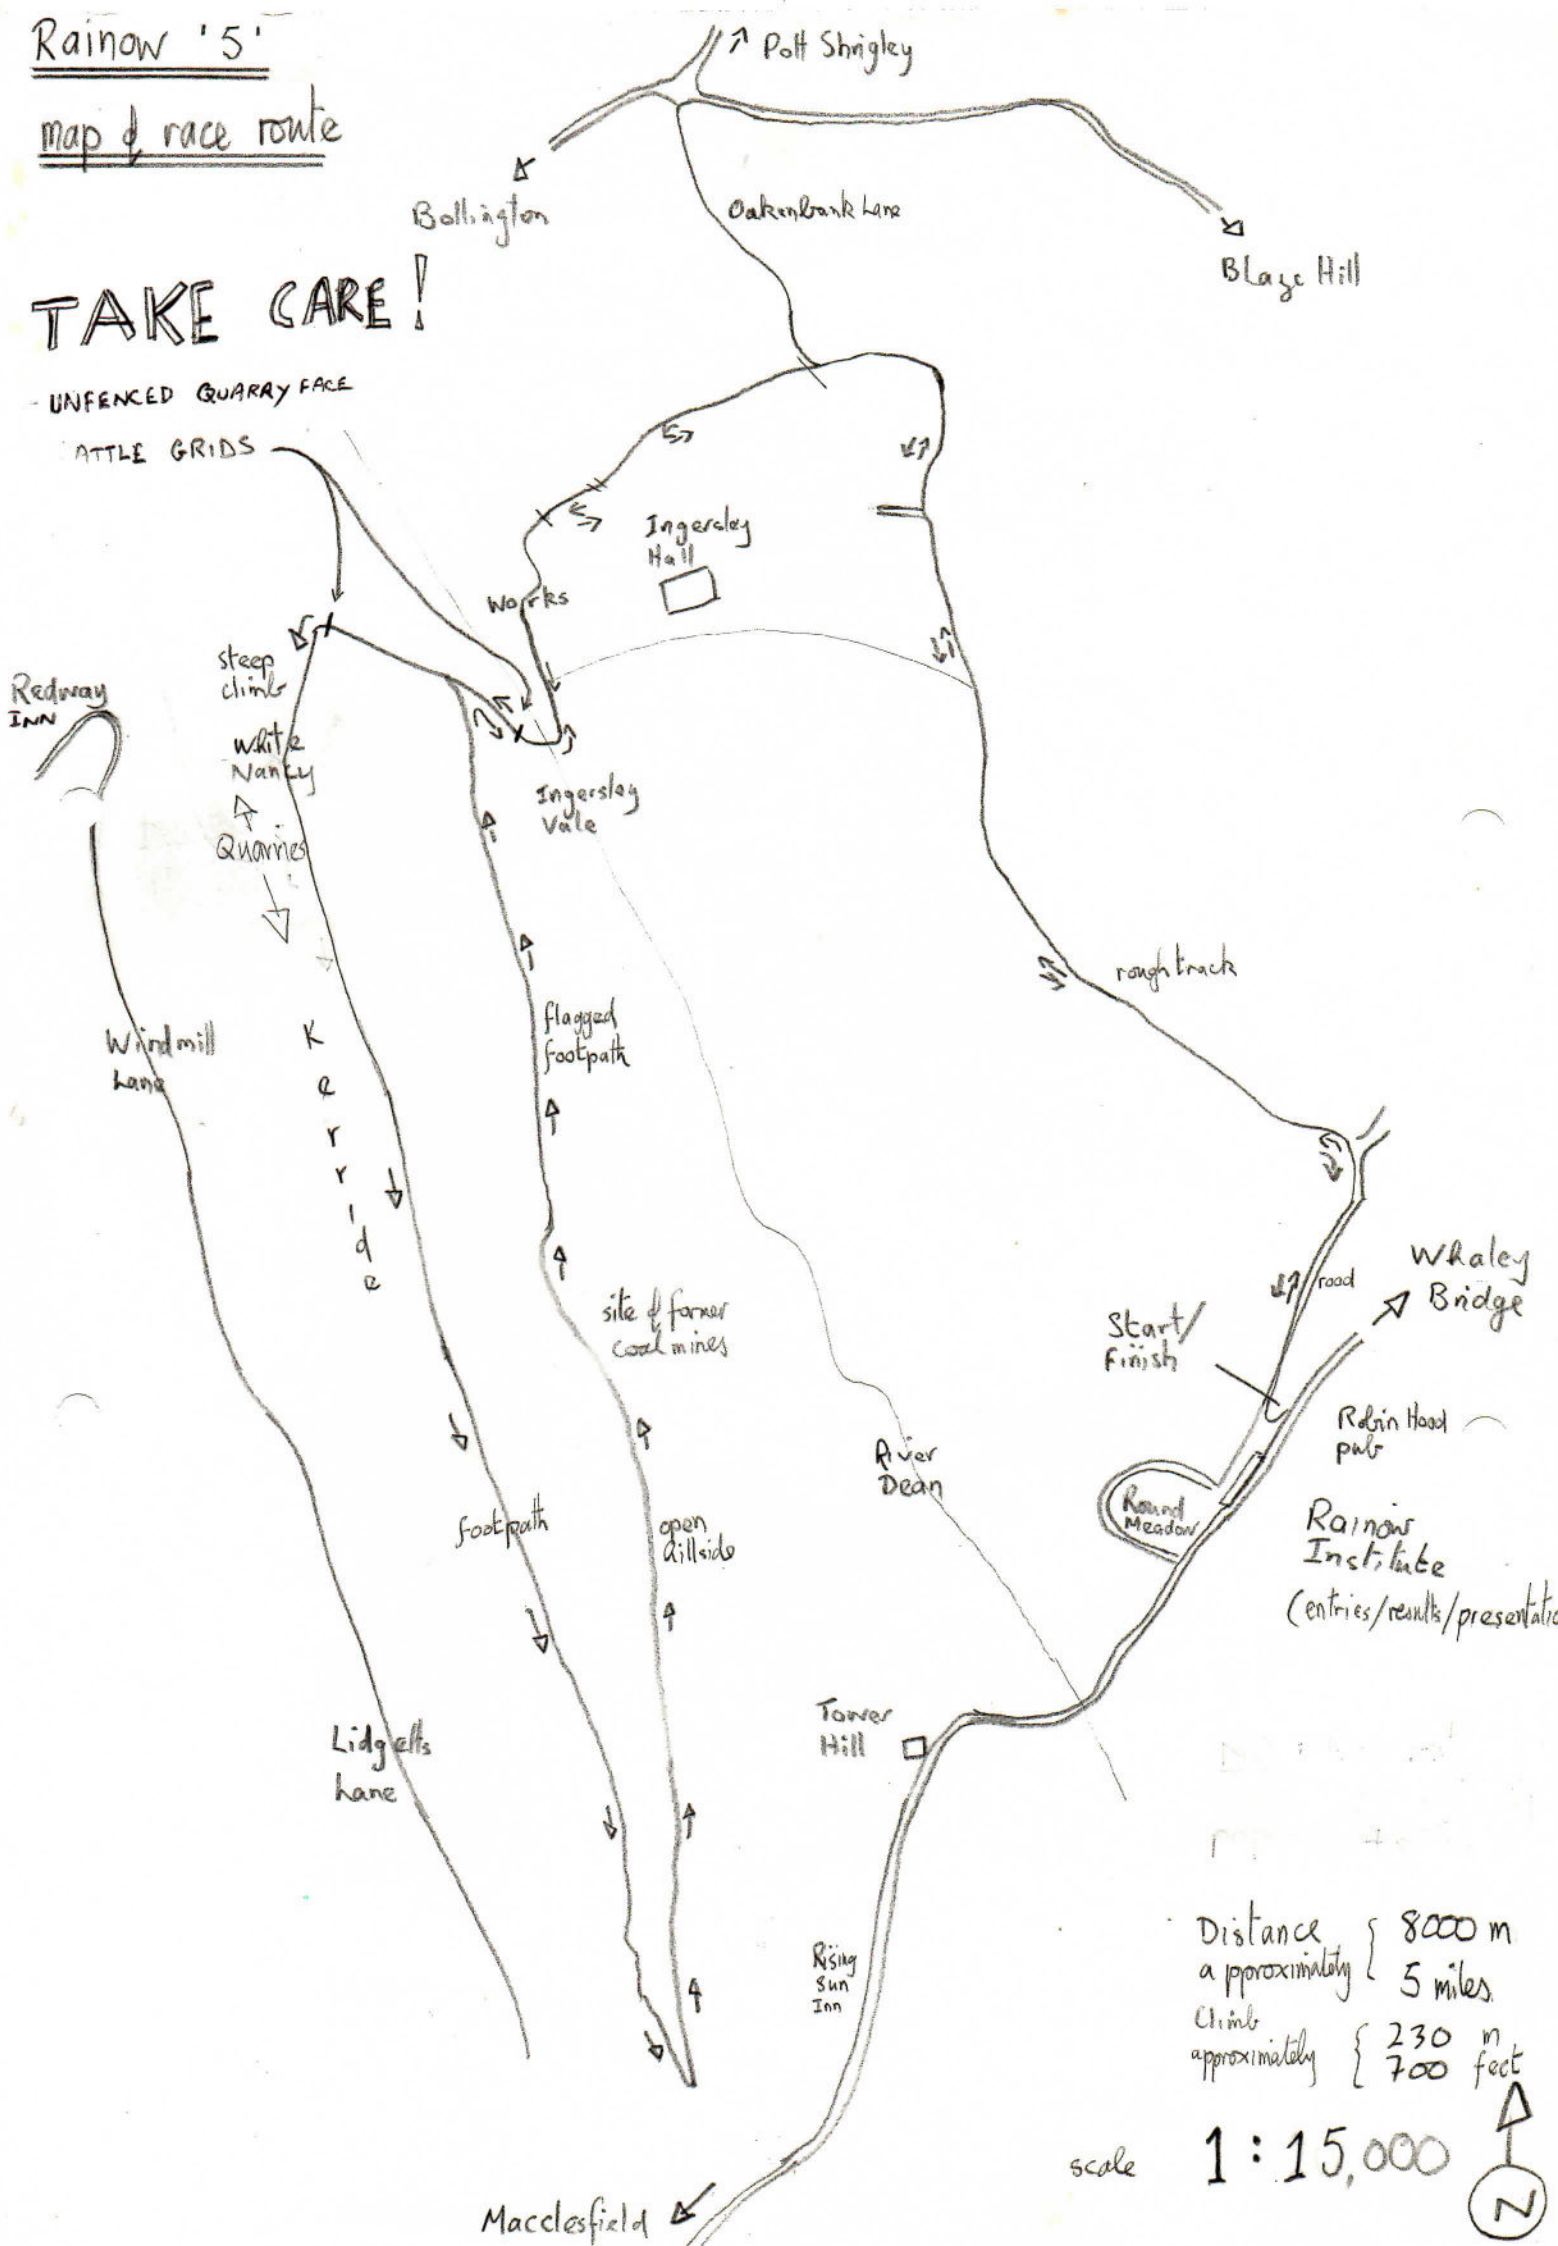

Rainow '5'  
map of race route

**TAKE CARE!**

UNFENCED QUARRY FACE  
 ATTLE GRIDS

Distance { 8000 m  
 approximately { 5 miles  
 Climb  
 approximately { 230 m  
 approximately { 700 feet

scale 1:15,000